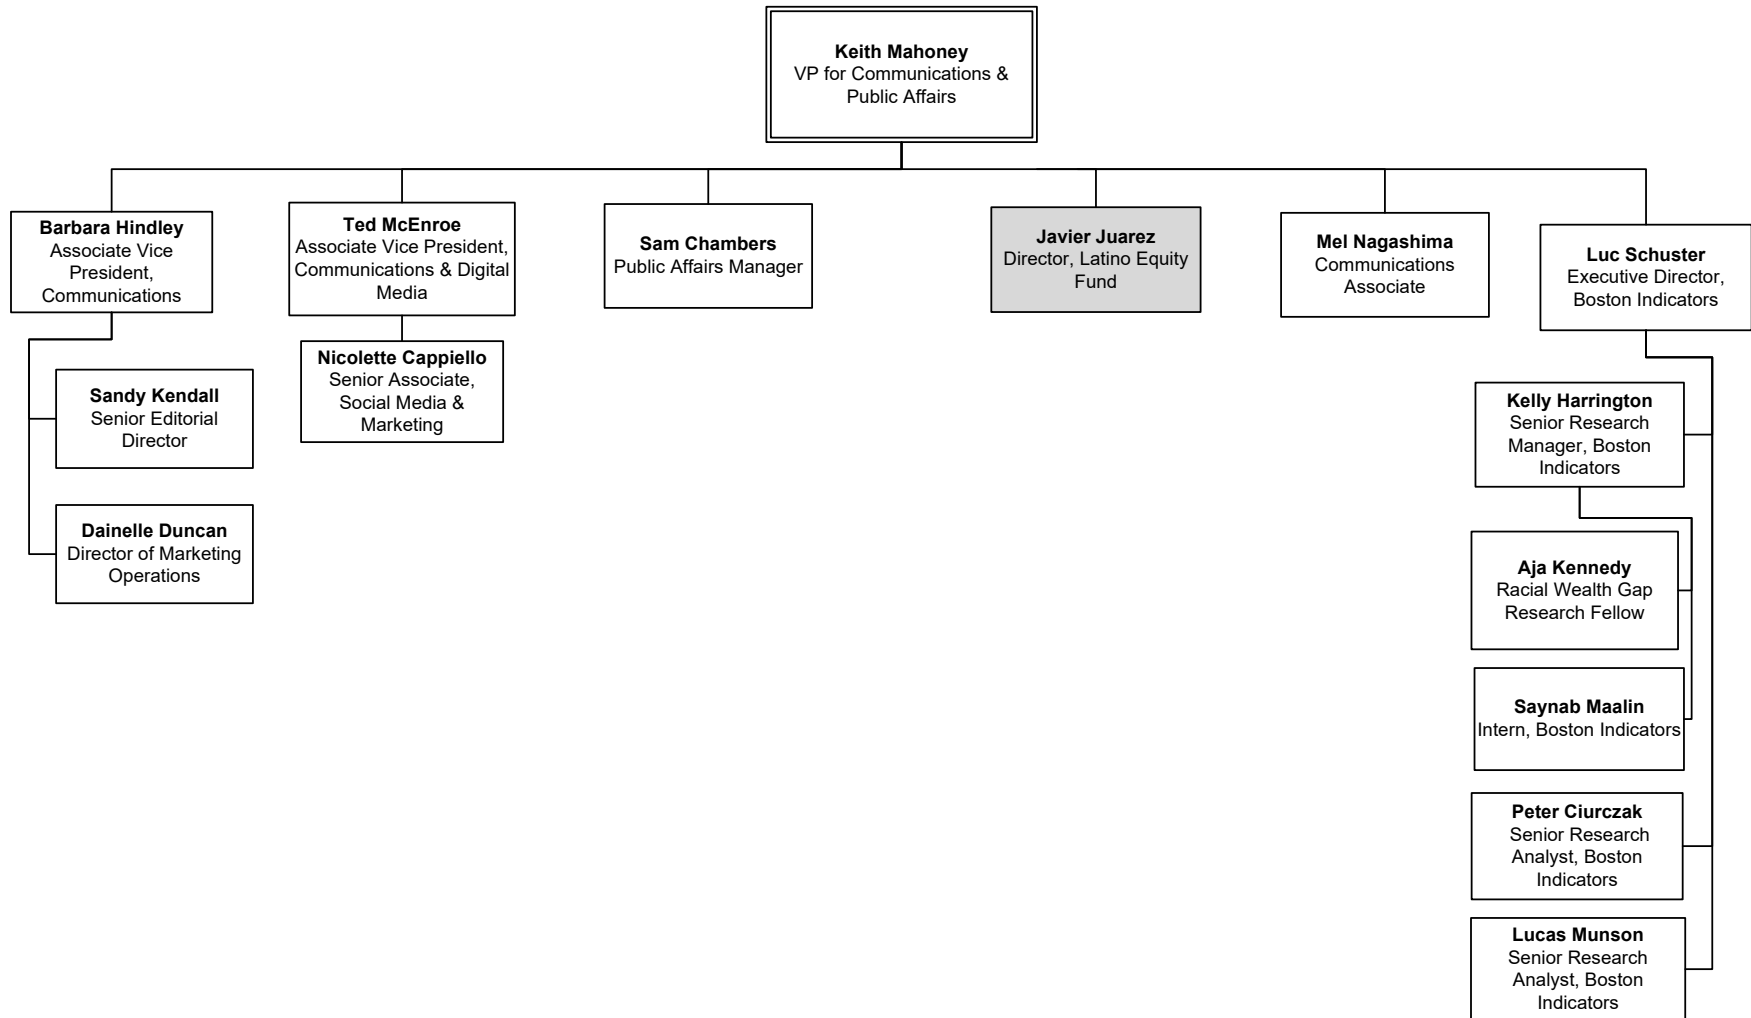

The Boston Foundation
Organizational Chart – Senior Management
& Other CEO Direct Reports

The Boston Foundation

Organizational Chart – Office of the President continued

The Boston Foundation

Organizational Chart – Boston Opportunity Agenda

*The Boston Opportunity Agenda is a public/private partnership hosted at the Boston Foundation.

The Boston Foundation

Organizational Chart – Finance and IT

The Boston Foundation
Organizational Chart – Human Resources

The Boston Foundation

Organizational Chart – Philanthropy Group

The Boston Foundation

Organizational Chart – The Philanthropic Initiative

The Boston Foundation

Organizational Chart – Communications & Public Affairs

The Boston Foundation

Organizational Chart – Program