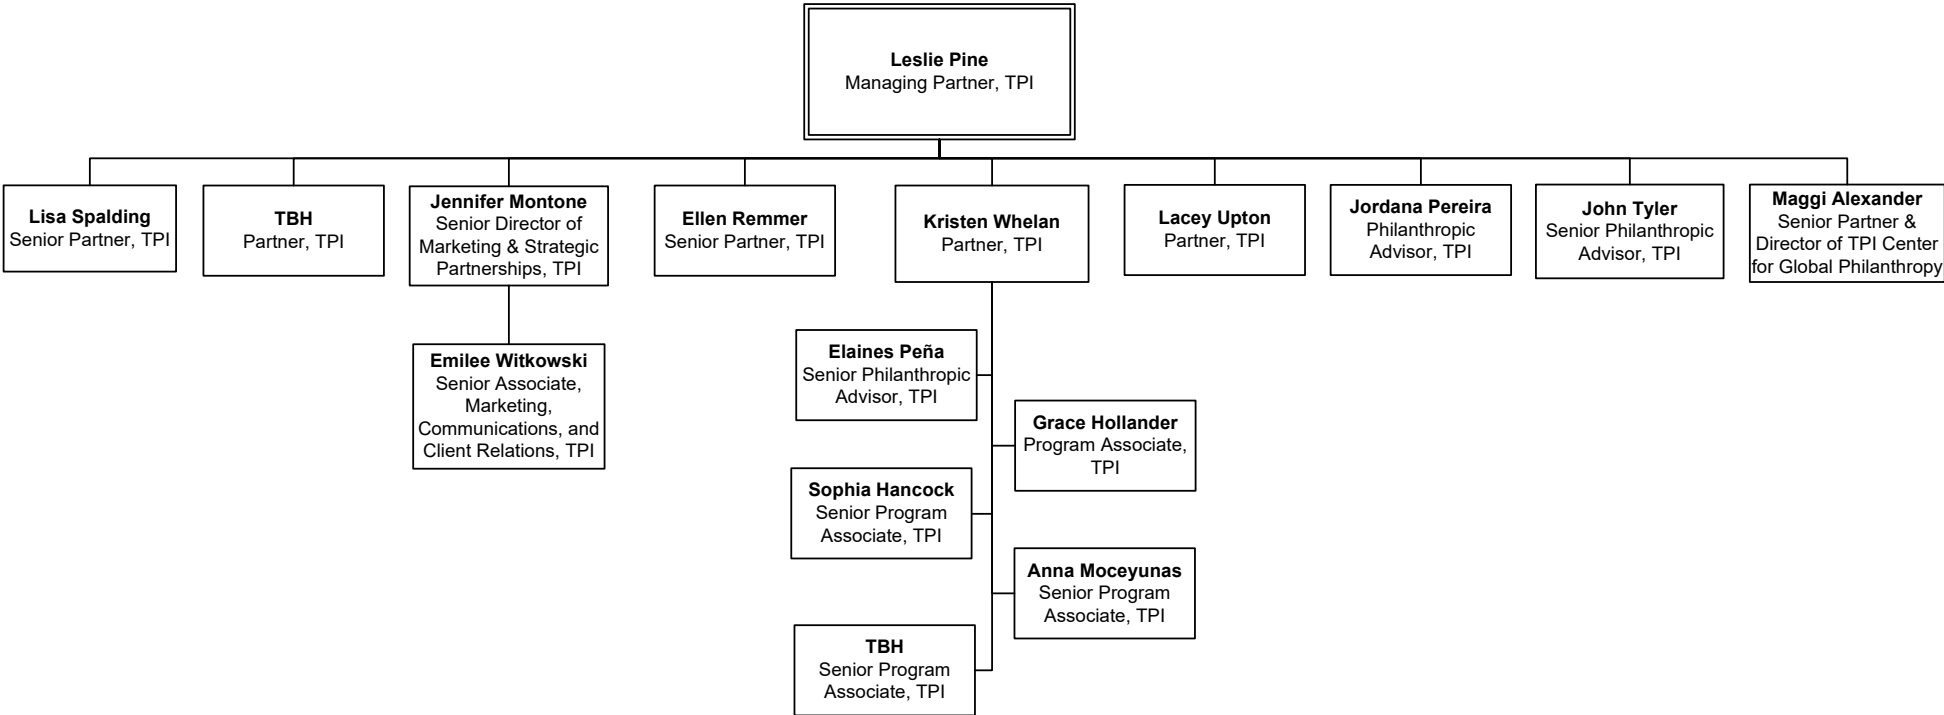

The Boston Foundation
Organizational Chart – Senior Management
& Other CEO Direct Reports

The Boston Foundation

Organizational Chart – Office of the President continued

The Boston Foundation

Organizational Chart – Boston Opportunity Agenda

*The Boston Opportunity Agenda is a public/private partnership hosted at the Boston Foundation.

The Boston Foundation

Organizational Chart – Finance and IT

The Boston Foundation
Organizational Chart – Human Resources

The Boston Foundation

Organizational Chart – Philanthropy Group

The Boston Foundation

Organizational Chart – The Philanthropic Initiative

The Boston Foundation

Organizational Chart – Communications & Public Affairs

The Boston Foundation

Organizational Chart – Program