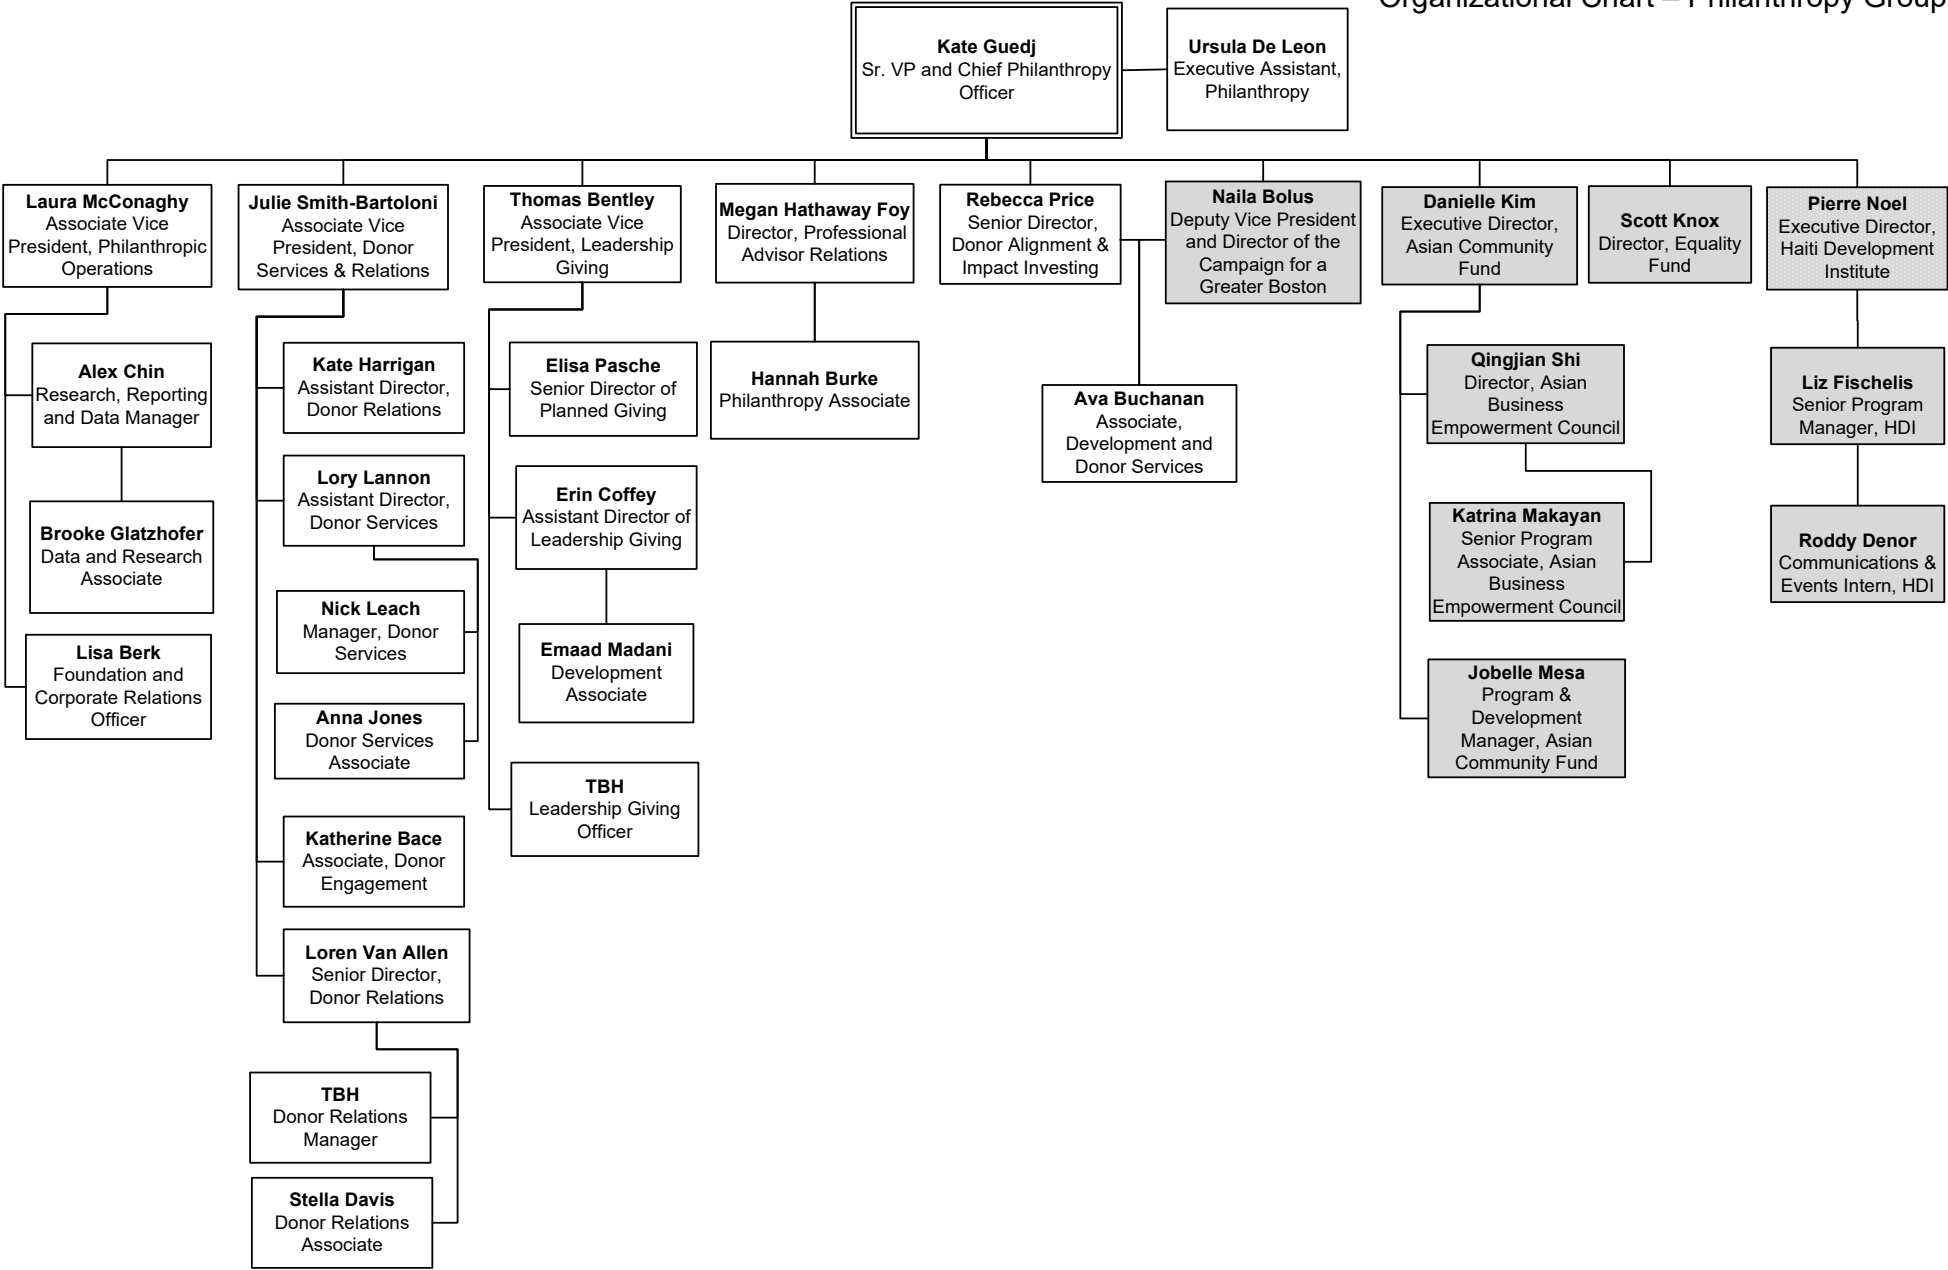

The Boston Foundation
Organizational Chart – Senior Management
& Other CEO Direct Reports

The Boston Foundation

Organizational Chart – Office of the President continued

The Boston Foundation

Organizational Chart – Boston Opportunity Agenda

*The Boston Opportunity Agenda is a public/private partnership hosted at the Boston Foundation.

The Boston Foundation

Organizational Chart – Finance and IT

The Boston Foundation
Organizational Chart – Human Resources

The Boston Foundation

Organizational Chart – Philanthropy Group

The Boston Foundation

Organizational Chart – The Philanthropic Initiative

The Boston Foundation

Organizational Chart – Communications & Public Affairs

The Boston Foundation

Organizational Chart – Program