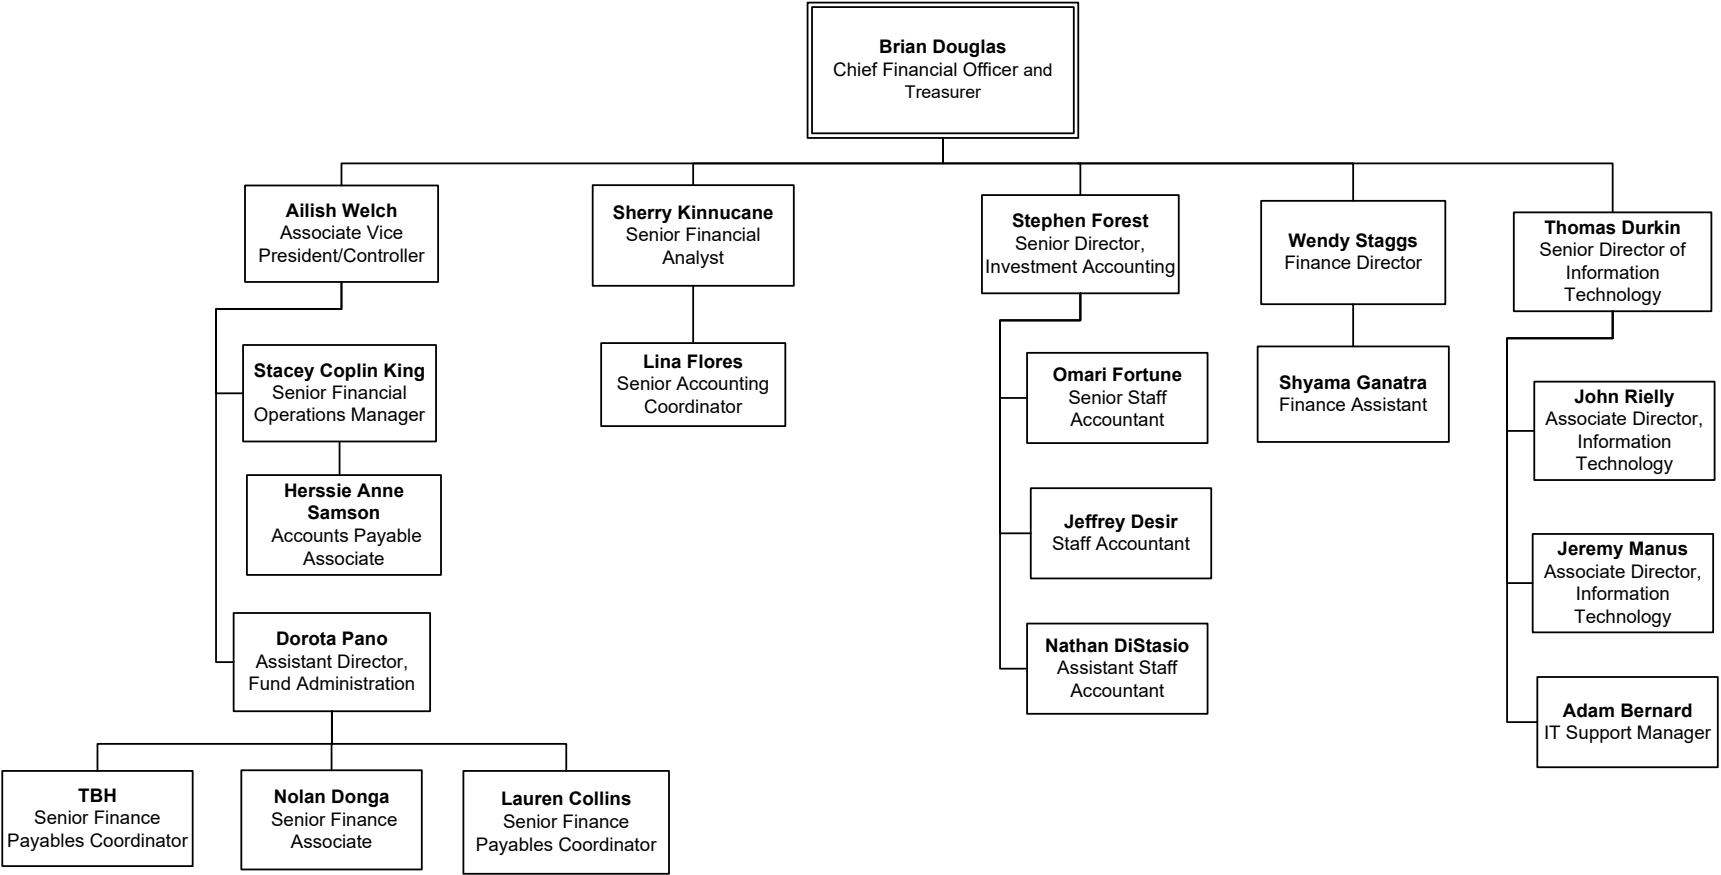

The Boston Foundation
Organizational Chart – Senior Management
& Other CEO Direct Reports

The Boston Foundation

Organizational Chart – Office of the President continued

The Boston Foundation

Organizational Chart – Boston Opportunity Agenda

*The Boston Opportunity Agenda is a public/private partnership hosted at the Boston Foundation.

The Boston Foundation

Organizational Chart – Finance and IT

The Boston Foundation
Organizational Chart – Human Resources

The Boston Foundation

Organizational Chart – Philanthropy Group

The Boston Foundation

Organizational Chart – The Philanthropic Initiative

The Boston Foundation

Organizational Chart – Communications & Public Affairs

The Boston Foundation

Organizational Chart – Program